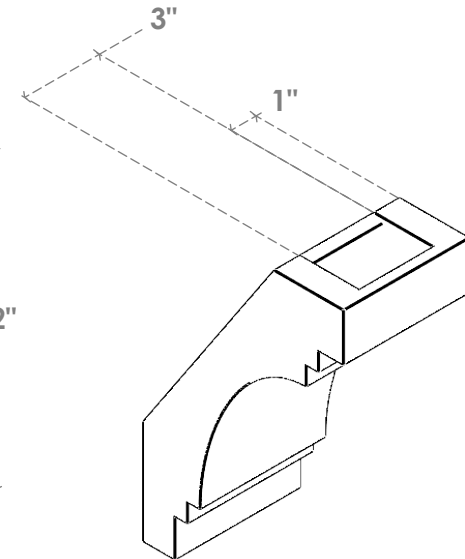

ITEM NUMBER: BRCURO050X08000X12000PECRCPR

5"W X 8"D X 12"H PESCADERO ROUGH CEDAR WOODGRAIN OPEN
TIMBERTHANE BRACE, PRIMED TAN

SIDE PROFILE

FRONT PROFILE

ISOMETRIC

EKENA MILLWORK
2300 WEST MAIN ST.
CLARKSVILLE, TX 75426
TOLL FREE: 866-607-0453
WWW.EKENAMILLWORK.COM

NOTES

1. INSTALLATION TO BE COMPLETED IN ACCORDANCE WITH MANUFACTURER'S SPECIFICATIONS.
2. DRAWING MAY NOT BE TO SCALE
3. THIS DRAWING IS INTENDED FOR DESIGN AND PLANNING PURPOSES ONLY.
4. ALL INFORMATION CONTAINED HEREIN WAS CURRENT AT THE TIME OF DEVELOPMENT BUT MUST BE REVIEWED AND APPROVED BY THE PRODUCT MANUFACTURER TO BE CONSIDERED ACCURATE.
5. TIMBERTHANE ARCHITECTURAL PRODUCTS ARE MADE FROM HIGH DENSITY URETHANE AND COME FACTORY PRIMED