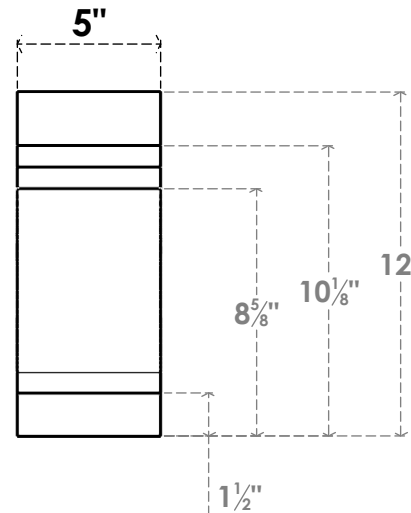

ITEM NUMBER: BRCURO050X08000X12000PECRCPR

5"W X 8"D X 12"H PESCADERO ROUGH CEDAR WOODGRAIN OPEN
TIMBERTHANE BRACE, PRIMED TAN

SIDE PROFILE

FRONT PROFILE

ISOMETRIC

EKENA MILLWORK
2300 WEST MAIN ST.
CLARKSVILLE, TX 75426
TOLL FREE: 866-607-0453
WWW.EKENAMILLWORK.COM

NOTES

1. INSTALLATION TO BE COMPLETED IN ACCORDANCE WITH MANUFACTURER'S SPECIFICATIONS.
2. DRAWING MAY NOT BE TO SCALE
3. THIS DRAWING IS INTENDED FOR DESIGN AND PLANNING PURPOSES ONLY.
4. ALL INFORMATION CONTAINED HEREIN WAS CURRENT AT THE TIME OF DEVELOPMENT BUT MUST BE REVIEWED AND APPROVED BY THE PRODUCT MANUFACTURER TO BE CONSIDERED ACCURATE.
5. TIMBERTHANE ARCHITECTURAL PRODUCTS ARE MADE FROM HIGH DENSITY URETHANE AND COME FACTORY PRIMED