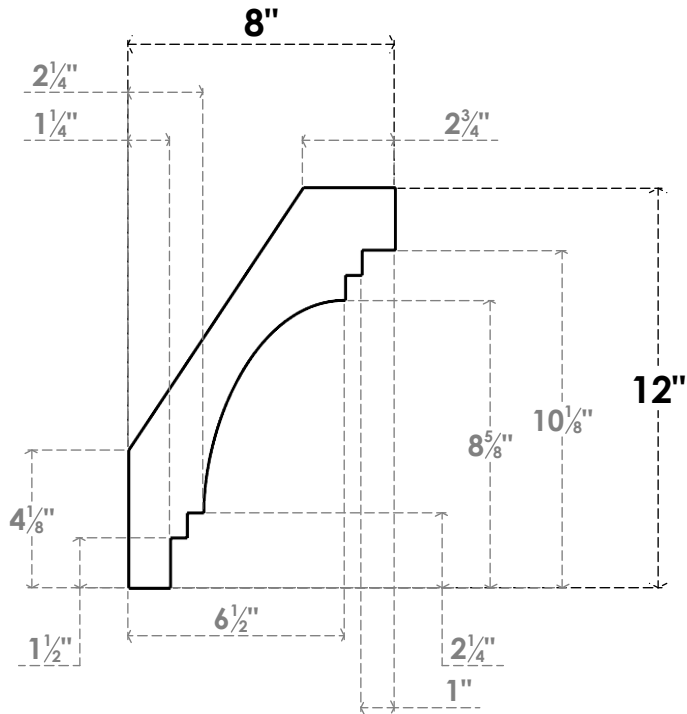

ITEM NUMBER: BRCURO050X08000X12000PECRCPR

5"W X 8"D X 12"H PESCADERO ROUGH CEDAR WOODGRAIN OPEN
TIMBERTHANE BRACE, PRIMED TAN

SIDE PROFILE

FRONT PROFILE

ISOMETRIC

EKENA MILLWORK
2300 WEST MAIN ST.
CLARKSVILLE, TX 75426
TOLL FREE: 866-607-0453
WWW.EKENAMILLWORK.COM

NOTES

1. INSTALLATION TO BE COMPLETED IN ACCORDANCE WITH MANUFACTURER'S SPECIFICATIONS.
2. DRAWING MAY NOT BE TO SCALE
3. THIS DRAWING IS INTENDED FOR DESIGN AND PLANNING PURPOSES ONLY.
4. ALL INFORMATION CONTAINED HEREIN WAS CURRENT AT THE TIME OF DEVELOPMENT BUT MUST BE REVIEWED AND APPROVED BY THE PRODUCT MANUFACTURER TO BE CONSIDERED ACCURATE.
5. TIMBERTHANE ARCHITECTURAL PRODUCTS ARE MADE FROM HIGH DENSITY URETHANE AND COME FACTORY PRIMED